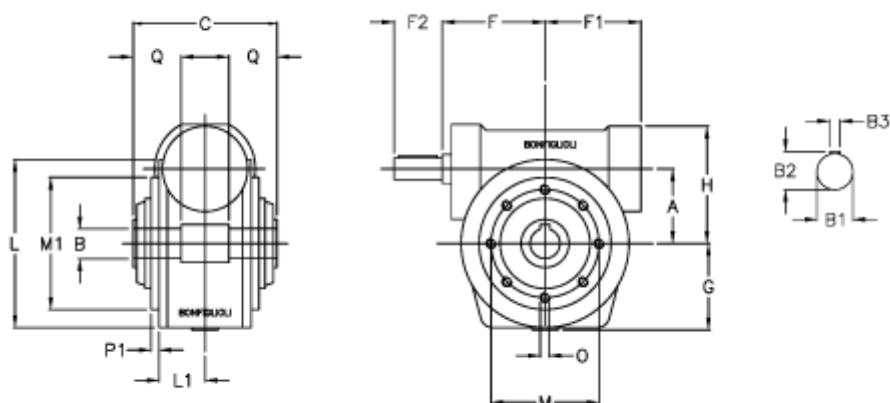

Article number: 3901049024700

Description: Worm gear with solid input shaft
VF 49P-24-HS

Measures

a	= 49.5	F1 = 63	O = M6x8
B	= 25	F2 = 40	P1 = 2.5
B1	= 16	g = 56	Q = 22.5
B2	= 18.0	H = 80	
B3	= 5	L = 107.5	
C	= 82	L1 = 36.8	
Description	= VF 49P-xx-HS	m = 94	
F	= 65.0	M1 = 68	